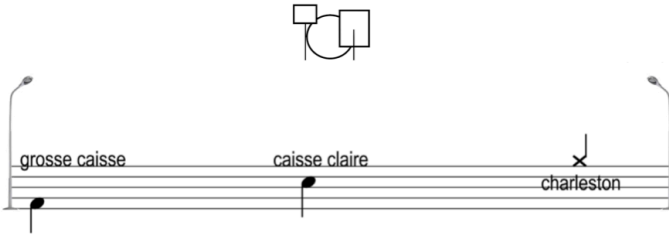

Web Drummer HI-HAT VARIATIONS

1

First staff of musical notation for variation 1. It is in 4/4 time. The top staff shows hi-hat patterns with 'x' marks. The bottom staff shows a bass line with quarter notes.

Second staff of musical notation for variation 1. It continues the hi-hat and bass line patterns from the first staff.

2

First staff of musical notation for variation 2. It is in 4/4 time. The top staff shows hi-hat patterns. The bottom staff shows a bass line with eighth notes.

Second staff of musical notation for variation 2. It continues the hi-hat and bass line patterns from the first staff.

3

First staff of musical notation for variation 3. It is in 4/4 time. The top staff shows hi-hat patterns. The bottom staff shows a bass line with eighth notes.

Second staff of musical notation for variation 3. It continues the hi-hat and bass line patterns from the first staff.