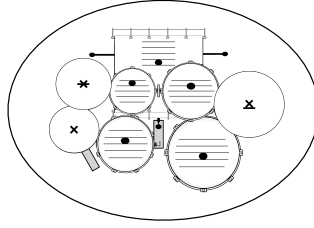

WebDrummer OH YEAH! CHICKENFOOT

DRUMMER : Chad Smith

♩ = 95

Intro

Drum notation for the Intro section, starting with a 4/4 time signature and a tempo of 95. The notation shows a series of eighth notes on the snare and bass drums, with asterisks and crosses indicating specific drum parts.

6

Drum notation for the Intro section, continuing from measure 6. The notation shows a series of eighth notes on the snare and bass drums, with asterisks and crosses indicating specific drum parts.

Verse 1

10

Drum notation for Verse 1, starting at measure 10. The notation shows a series of eighth notes on the snare and bass drums, with asterisks and crosses indicating specific drum parts.

Pre-Chorus 1

18

Drum notation for Pre-Chorus 1, starting at measure 18. The notation shows a series of eighth notes on the snare and bass drums, with asterisks and crosses indicating specific drum parts.

Verse 2

30

Drum notation for Verse 2, starting at measure 30. The notation shows a series of eighth notes on the snare and bass drums, with asterisks and crosses indicating specific drum parts.

34

Drum notation for Verse 2, continuing from measure 34. The notation shows a series of eighth notes on the snare and bass drums, with asterisks and crosses indicating specific drum parts.