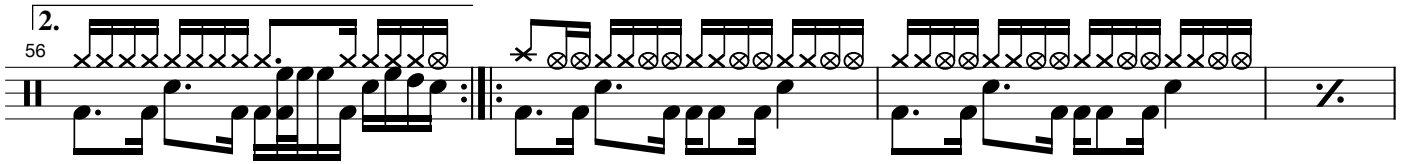

### Verse 1

x 8

Musical notation for Verse 1, measures 1-8, showing a drum line with a double bar line and repeat dots.

### Verse 2

Musical notation for Verse 2, measures 17-20, including a double bar line and repeat dots.

Musical notation for Verse 2, measures 21-23, including a double bar line and repeat dots.

### Chorus 2

N.C. 2 time

Musical notation for Chorus 2, measures 24-27, including a double bar line and repeat dots.

Musical notation for Chorus 2, measures 28-34, including a double bar line and repeat dots.

### Verse 3

Musical notation for Verse 3, measures 41-48, including a double bar line and repeat dots.

45 **Bridge**

x 4

**Chorus 3**

N.C. 2 time

**IMAGINE DRAGONS**  
No time for toxic people