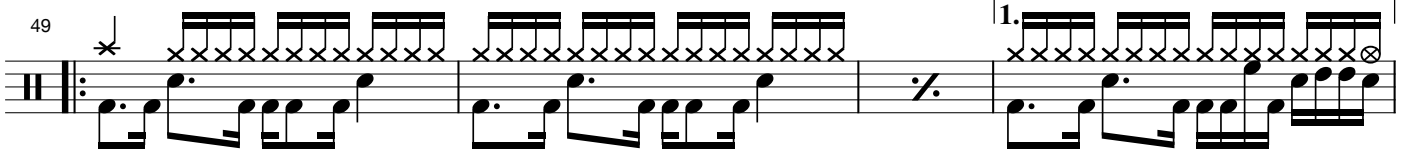

### Verse 1

x 8

Musical notation for Verse 1, measures 1-8, showing a drum line with a double bar line and repeat dots.

### Verse 2

Musical notation for Verse 2, measures 17-20, including a double bar line and repeat dots.

Musical notation for Verse 2, measures 21-23, including a double bar line and repeat dots.

### Chorus 2

N.C. 2 time

Musical notation for Chorus 2, measures 24-27, including a double bar line and repeat dots.

Musical notation for Chorus 2, measures 28-34, including a double bar line and repeat dots.

### Verse 3

Musical notation for Verse 3, measures 41-48, including a double bar line and repeat dots.

45 **Bridge**

x 4

**Chorus 3**

N.C. 2 time

**IMAGINE DRAGONS**  
No time for toxic people