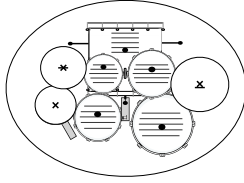

WebDrummer ZOMBIE

the cranberries

♩ = 83

Intro X3

5

8

Pre-verse 1

11