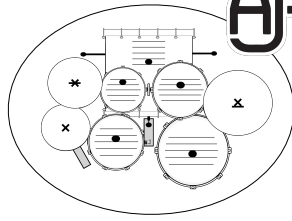

# Web Drummer INFINITY AR

♩ = 105