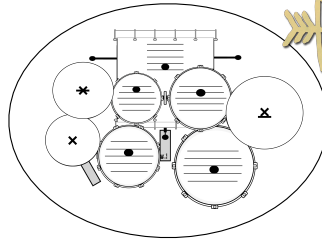

WebDrummer JE VEUX DU BONHEUR

CHRISTOPHE
MAE

♩ = 92

Intro

Drum notation for the Intro section, measures 1-4.

Couplet

Drum notation for the Couplet section, measures 5-8.

Drum notation for the Couplet section, measures 9-12.

Drum notation for the Couplet section, measures 13-16.

Refrain

Drum notation for the Refrain section, measures 17-20.

Drum notation for the Refrain section, measures 21-24.

Pont

Drum notation for the Pont section, measures 25-28.