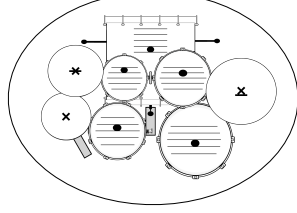

Web Drummer **DRIVE** incubus

♩ = 90
SWING all 16th notes

Intro x3

5

Verse 1

9

13

17