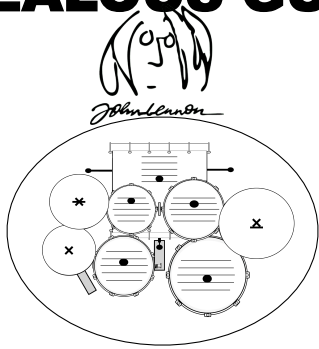

♩ = 65

Web Drummer JEALOUS GUY

Verse 1 & chorus 1

X 19

Verse 2

Chorus 2

whistled part

Chorus 3