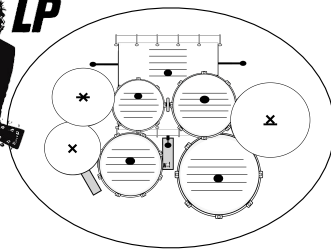

Web Drummer LOST ON YOU LP

♩ = 86

SWING all 16th notes

Intro

2/4

10 Verse 1

18 Pre-chorus

Chorus