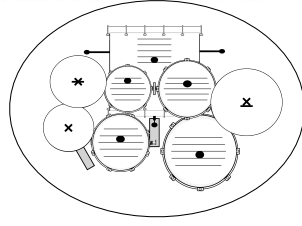

WebDrummer

MAN OF THE WOODS

JUSTIN TIMBERLAKE

ALBUM

Sauce

♩ = 115

rythme

break